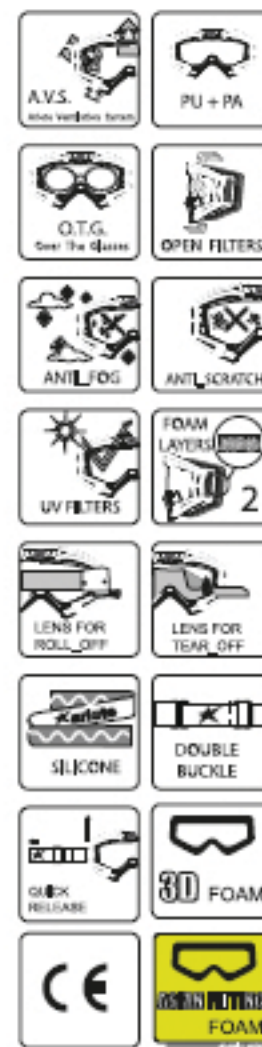

RIDING CROWS BASIC TECHNOLOGY

FRAME

Medium/Large Fitment
O.T.G. (Over The Glasses) Design
Compatible with BIG/XL Roll-Off Kit
Tough PUR frame for low-temperature flexibility
Adjustable Outriggers For Perfect Helmet Fit
CE approved

VENTILATION

Extra Ventilation
A.V.S. Ariete Ventilation System
Open filters

LENS

Clear lens in Lexan®
Distortion-free lens
Best Anti-fog coating
Anti-scratch treatment
Provided with pins to suit roll-off or tear-off use
UV rays total protection

ELASTIC STRAP

Anti-slip silicone bead
Double buckle for quick adjustment
QD pin allows headband to be removed and cleaned

2-LAYER FACE FOAM

1st super-soft technical foam layer with open cells
2nd layer of black hypo-allergenic pile in contact with the skin
3D Thermo-formed sponge lining for unmatched comfort and feel
Asian Fitting Foam Available

FEATURES

OPTIONAL ACCESSORIES